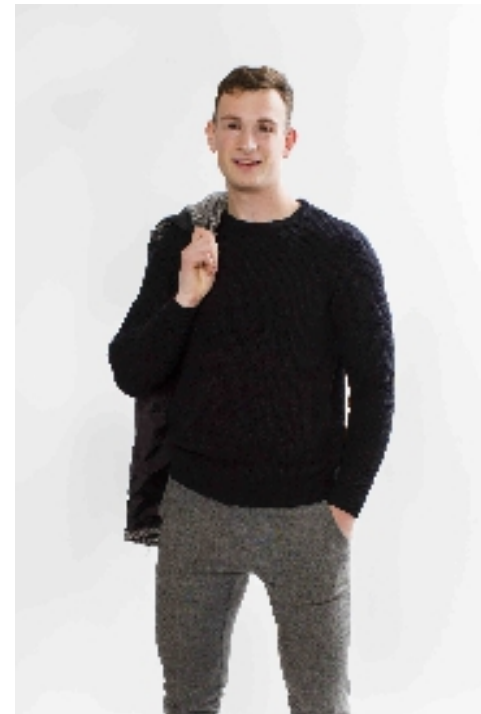

FRASER

MODELS + ACTORS

Conor

Height: 6ft3
Collar: 16.5"
Chest: 41/42"
Waist: 36"
Leg: 36
Shoe: 12

CONOR'S VIDEO

www.frasermodelsandactors.ie
hello@frasermodelsandactors.ie
01 6624814